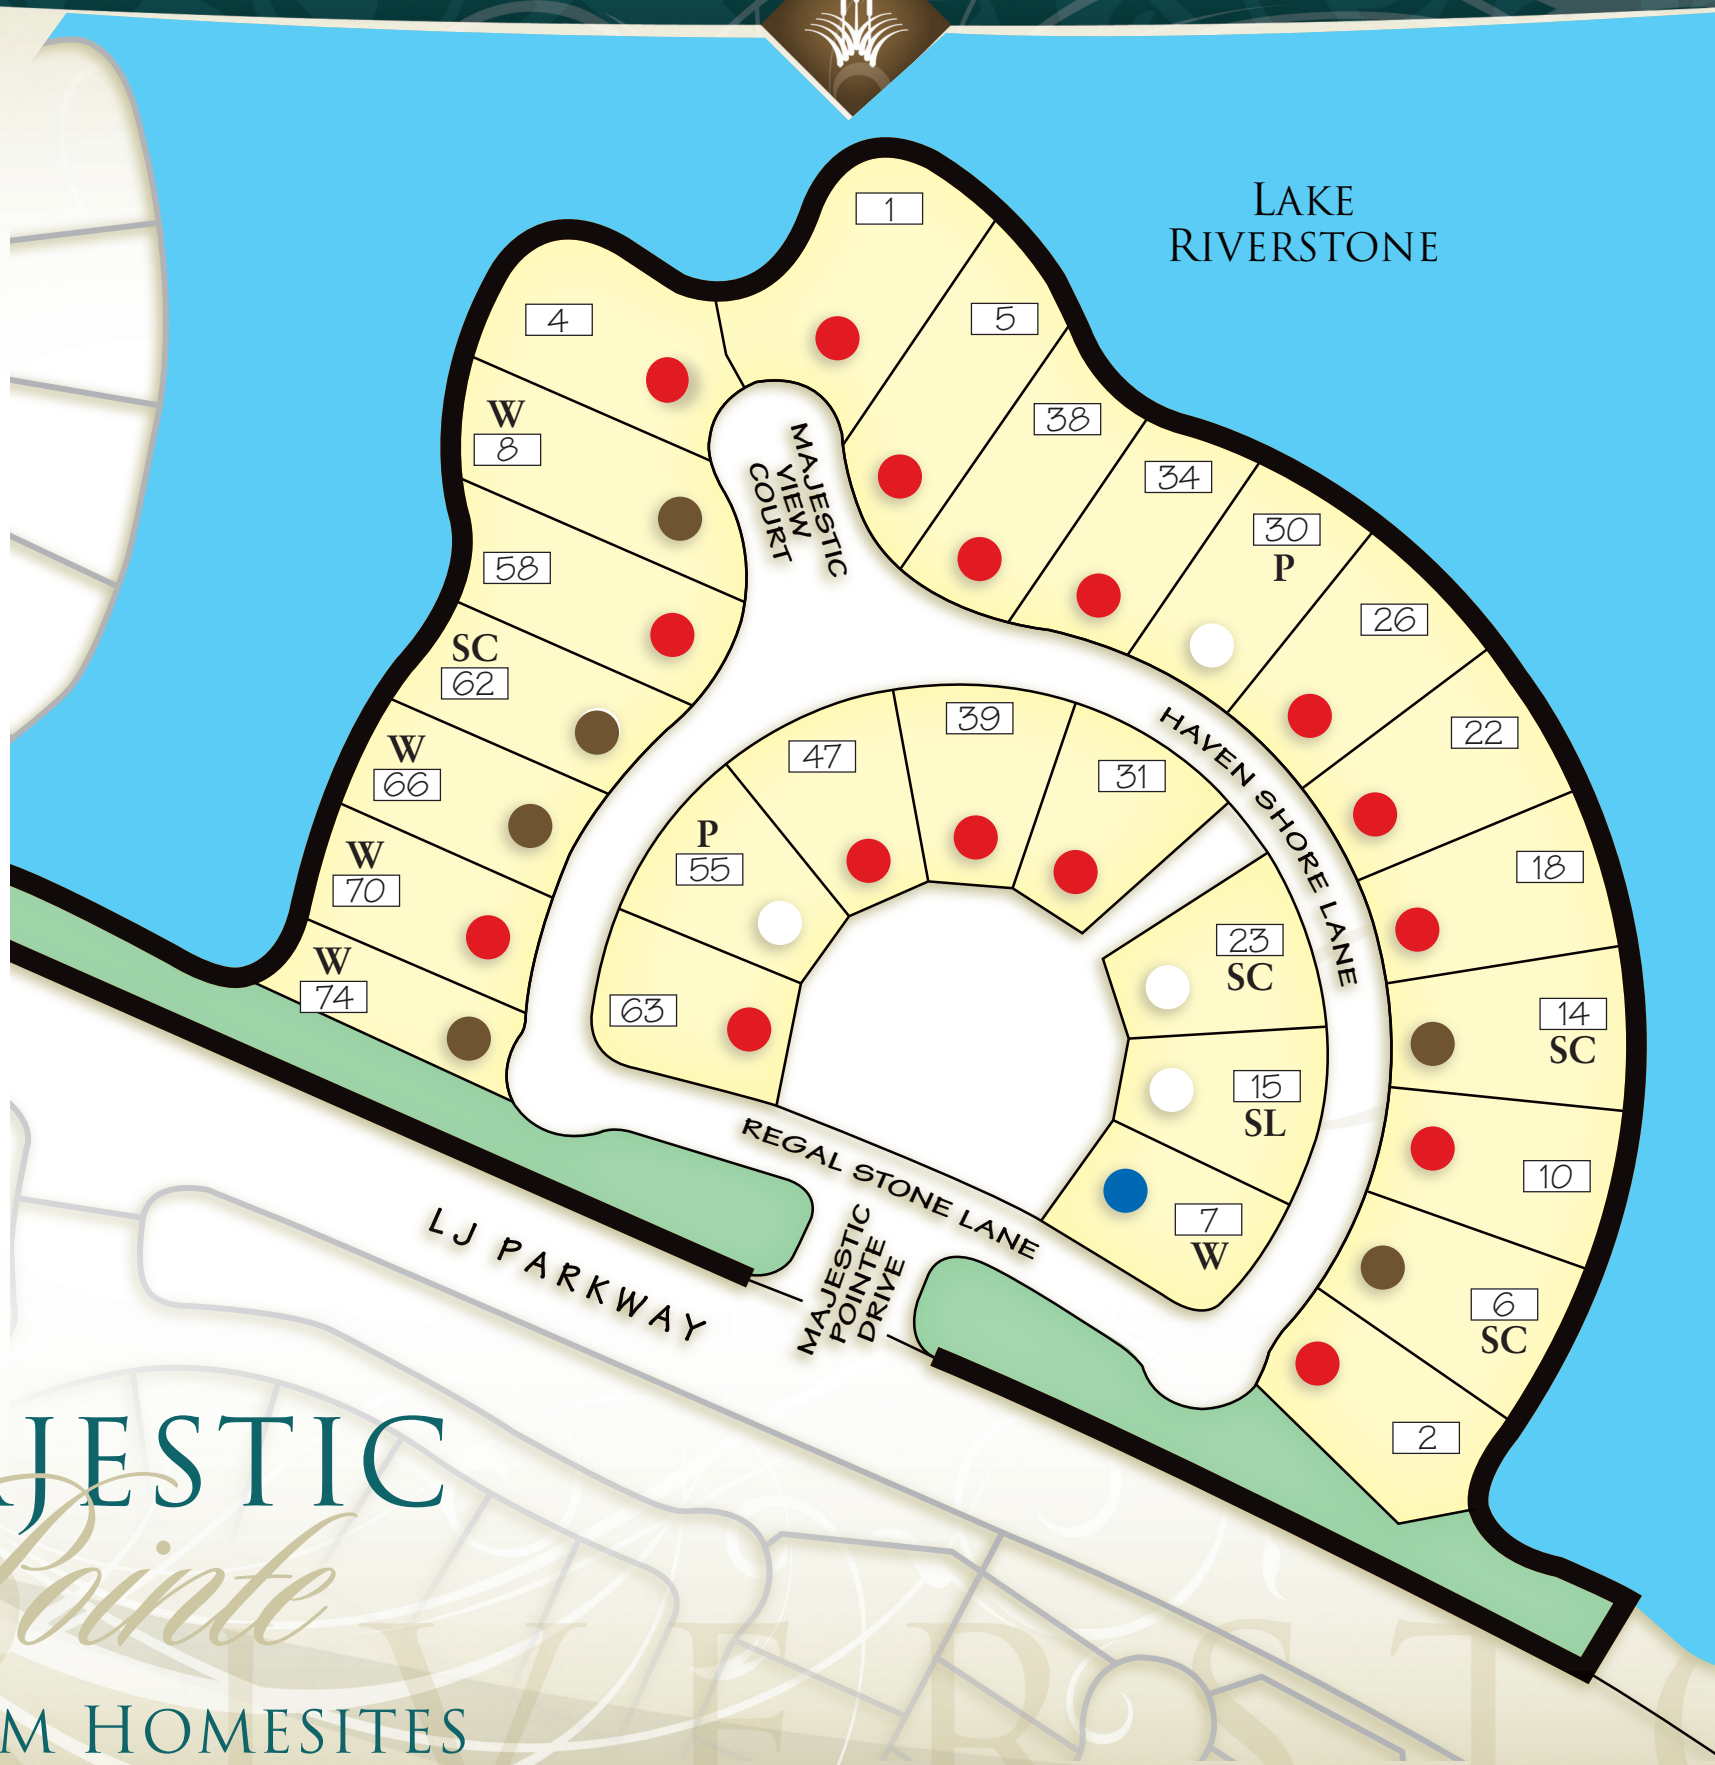

- SOLD
- HOME AVAILABLE
- HOMESITE AVAILABLE
- MODEL HOME

CUSTOM BUILDER LEGEND

- SL SIMS LUXURY HOMES
- LC LESPRENCE CONSTRUCTION
- P PETERSON HOMEBUILDERS
- SC STERLING CLASSIC HOMES
- W WESTPORT

STREET NUMBER/HOME ADDRESS

HOMES IN MAJESTIC POINTE
HAVE A SUGAR LAND [77479] ADDRESS

MAJESTIC *Pointe* CUSTOM HOMESITES

PRICES SUBJECT TO CHANGE WITHOUT NOTICE.
This drawing is a pictorial representation for presentation purposes only and is subject to change. Further, said drawing is a scanned image only and is not for computation or construction purposes. This drawing may or may not incorporate information and/or data provided to Riverstone Development Co. by other consultants relative to engineering and drainage, flood plains and environmental issues and should not be relied upon for any purpose. No warranties, express or implied, concerning the actual design, location, and character of the facilities shown on this map are intended. Additionally, no warranty is made to the accuracy of the information contained herein.
©2015 Riverstone Development Co., All Rights Reserved. 8/16