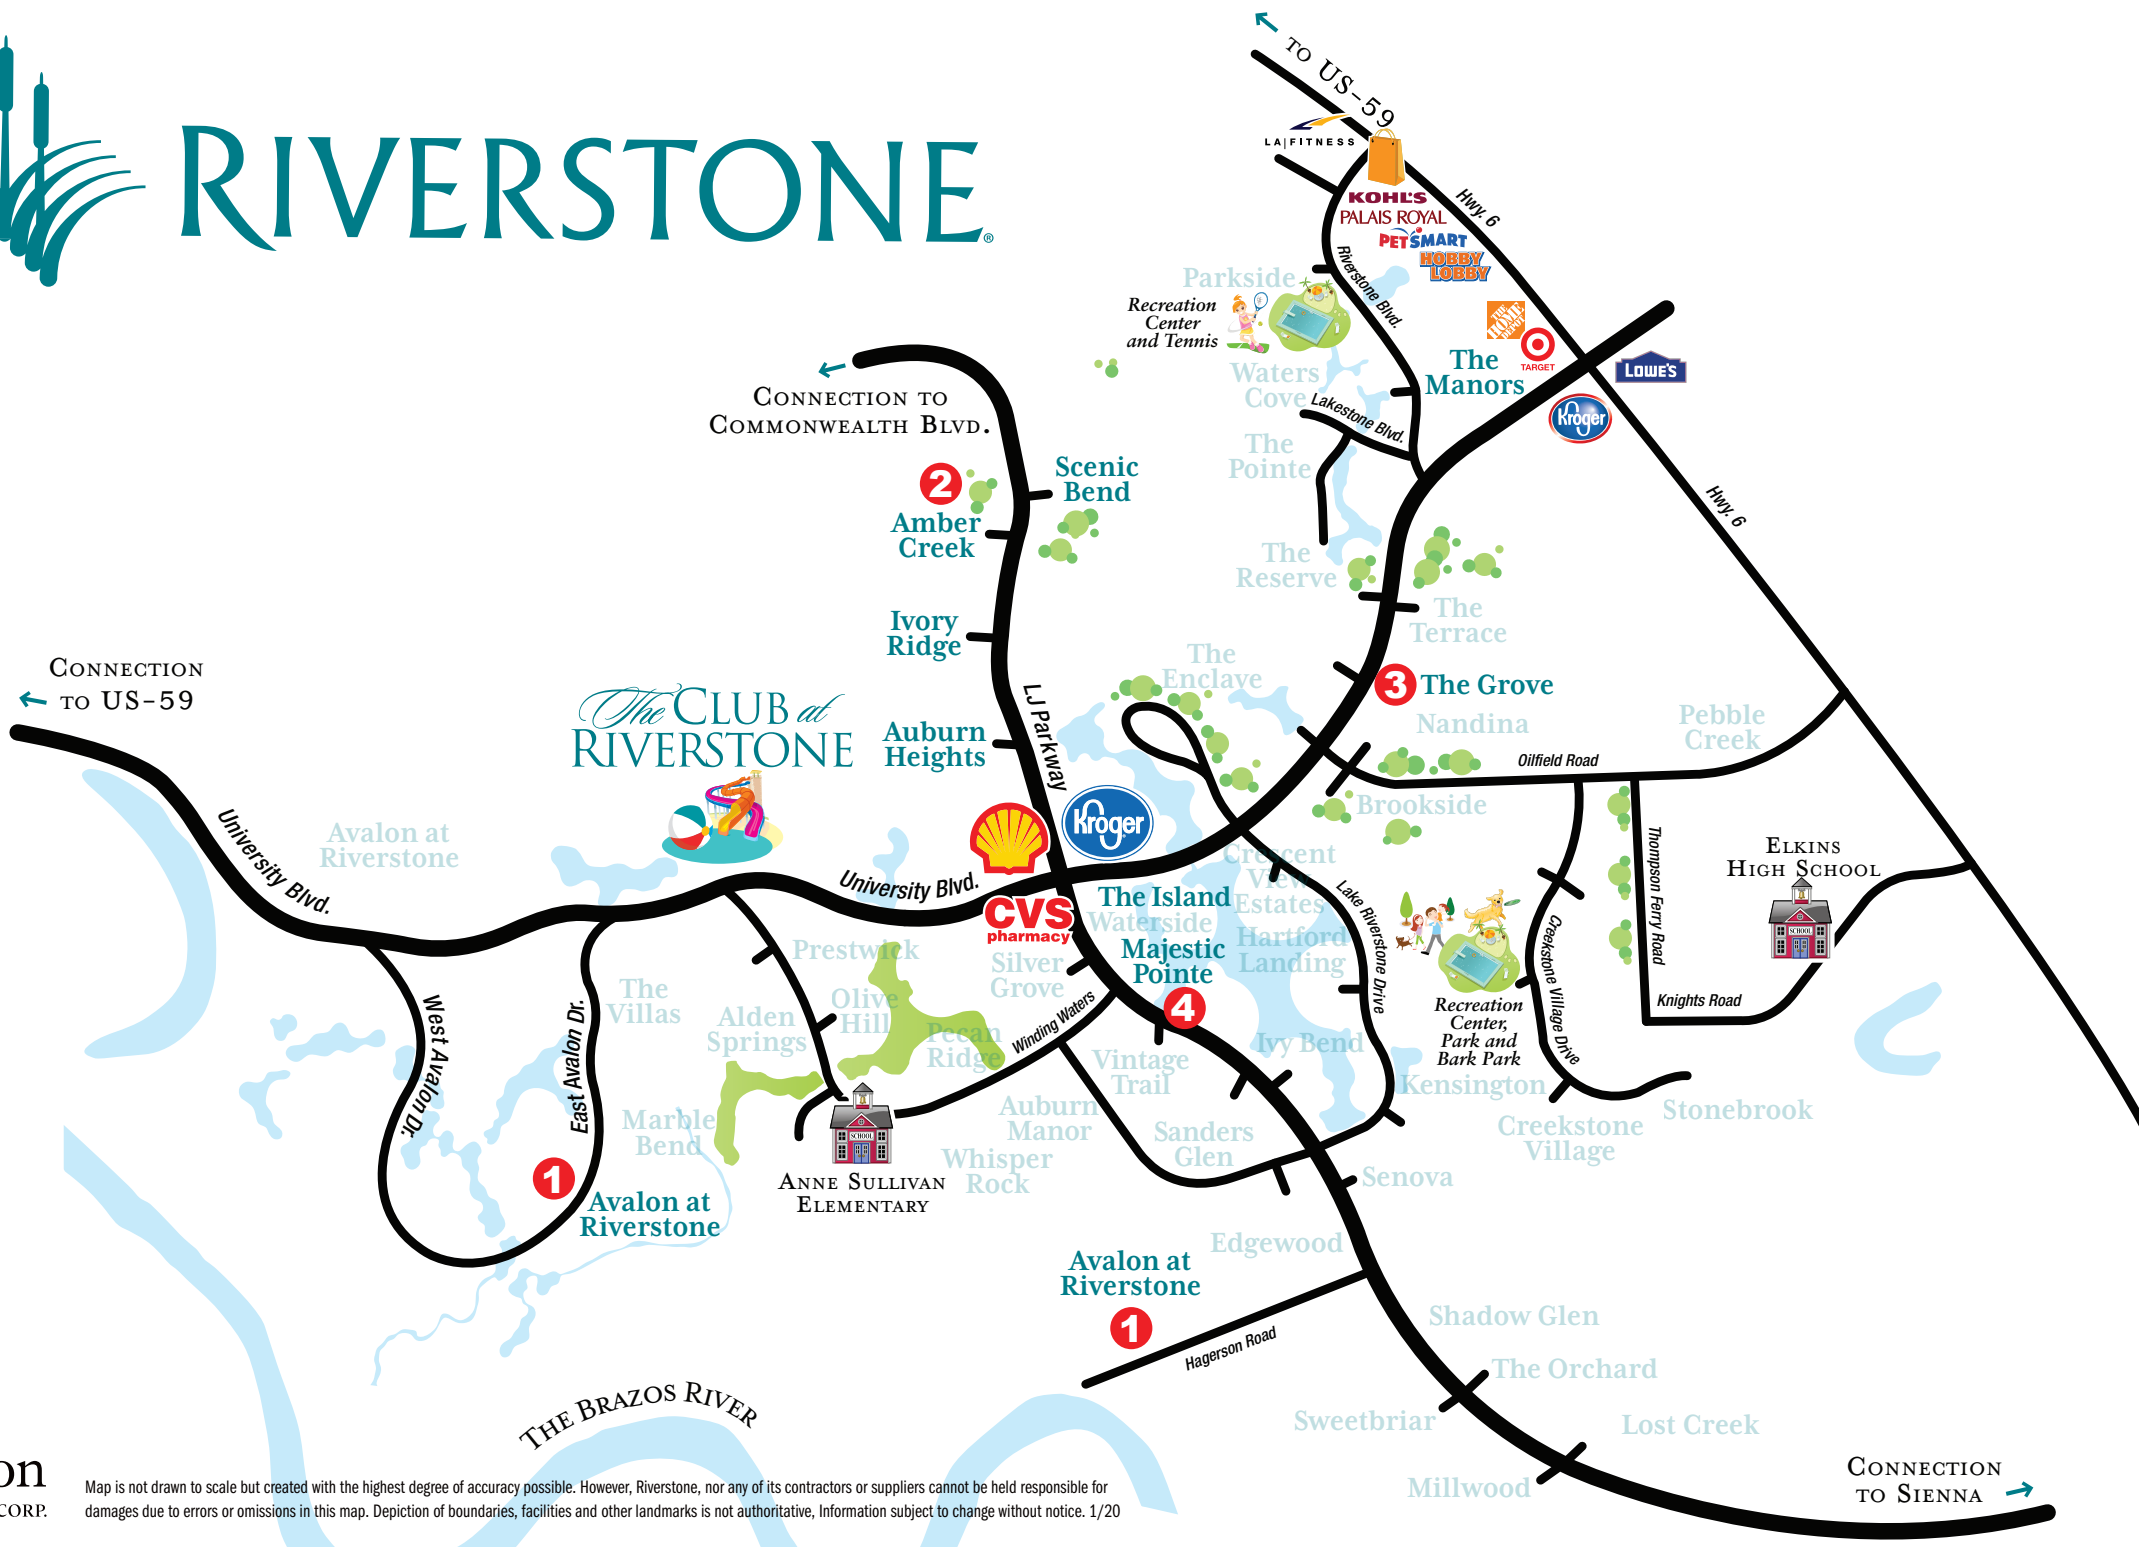

RIVERSTONE

MODEL HOMES

- 1 Avalon at Riverstone** *from the \$400s*
 Darling Homes & Taylor Morrison Homes
 6107 Imlay Cove Court 281.778.5061
 6102 Imlay Cove Court 281.778.5061
 5706 Barton Heights Court 281.969.1670
- 2 Auburn Heights, Amber Creek**
Scenic Bend & Ivory Ridge *from the \$370s*
 Meritage Homes
 3911 Pearl Lake Lane 877.275.6374
- 3 The Grove** *from the \$430s*
 Newmark Homes
 4318 Carol Ridge Drive 832.818.4663
- 4 Majestic Pointe** *from the Millions+*
 Westport
 8 Majestic View Court 713.857.9156

Johnson
DEVELOPMENT CORP.

Map is not drawn to scale but created with the highest degree of accuracy possible. However, Riverstone, nor any of its contractors or suppliers cannot be held responsible for damages due to errors or omissions in this map. Depiction of boundaries, facilities and other landmarks is not authoritative. Information subject to change without notice. 1/20