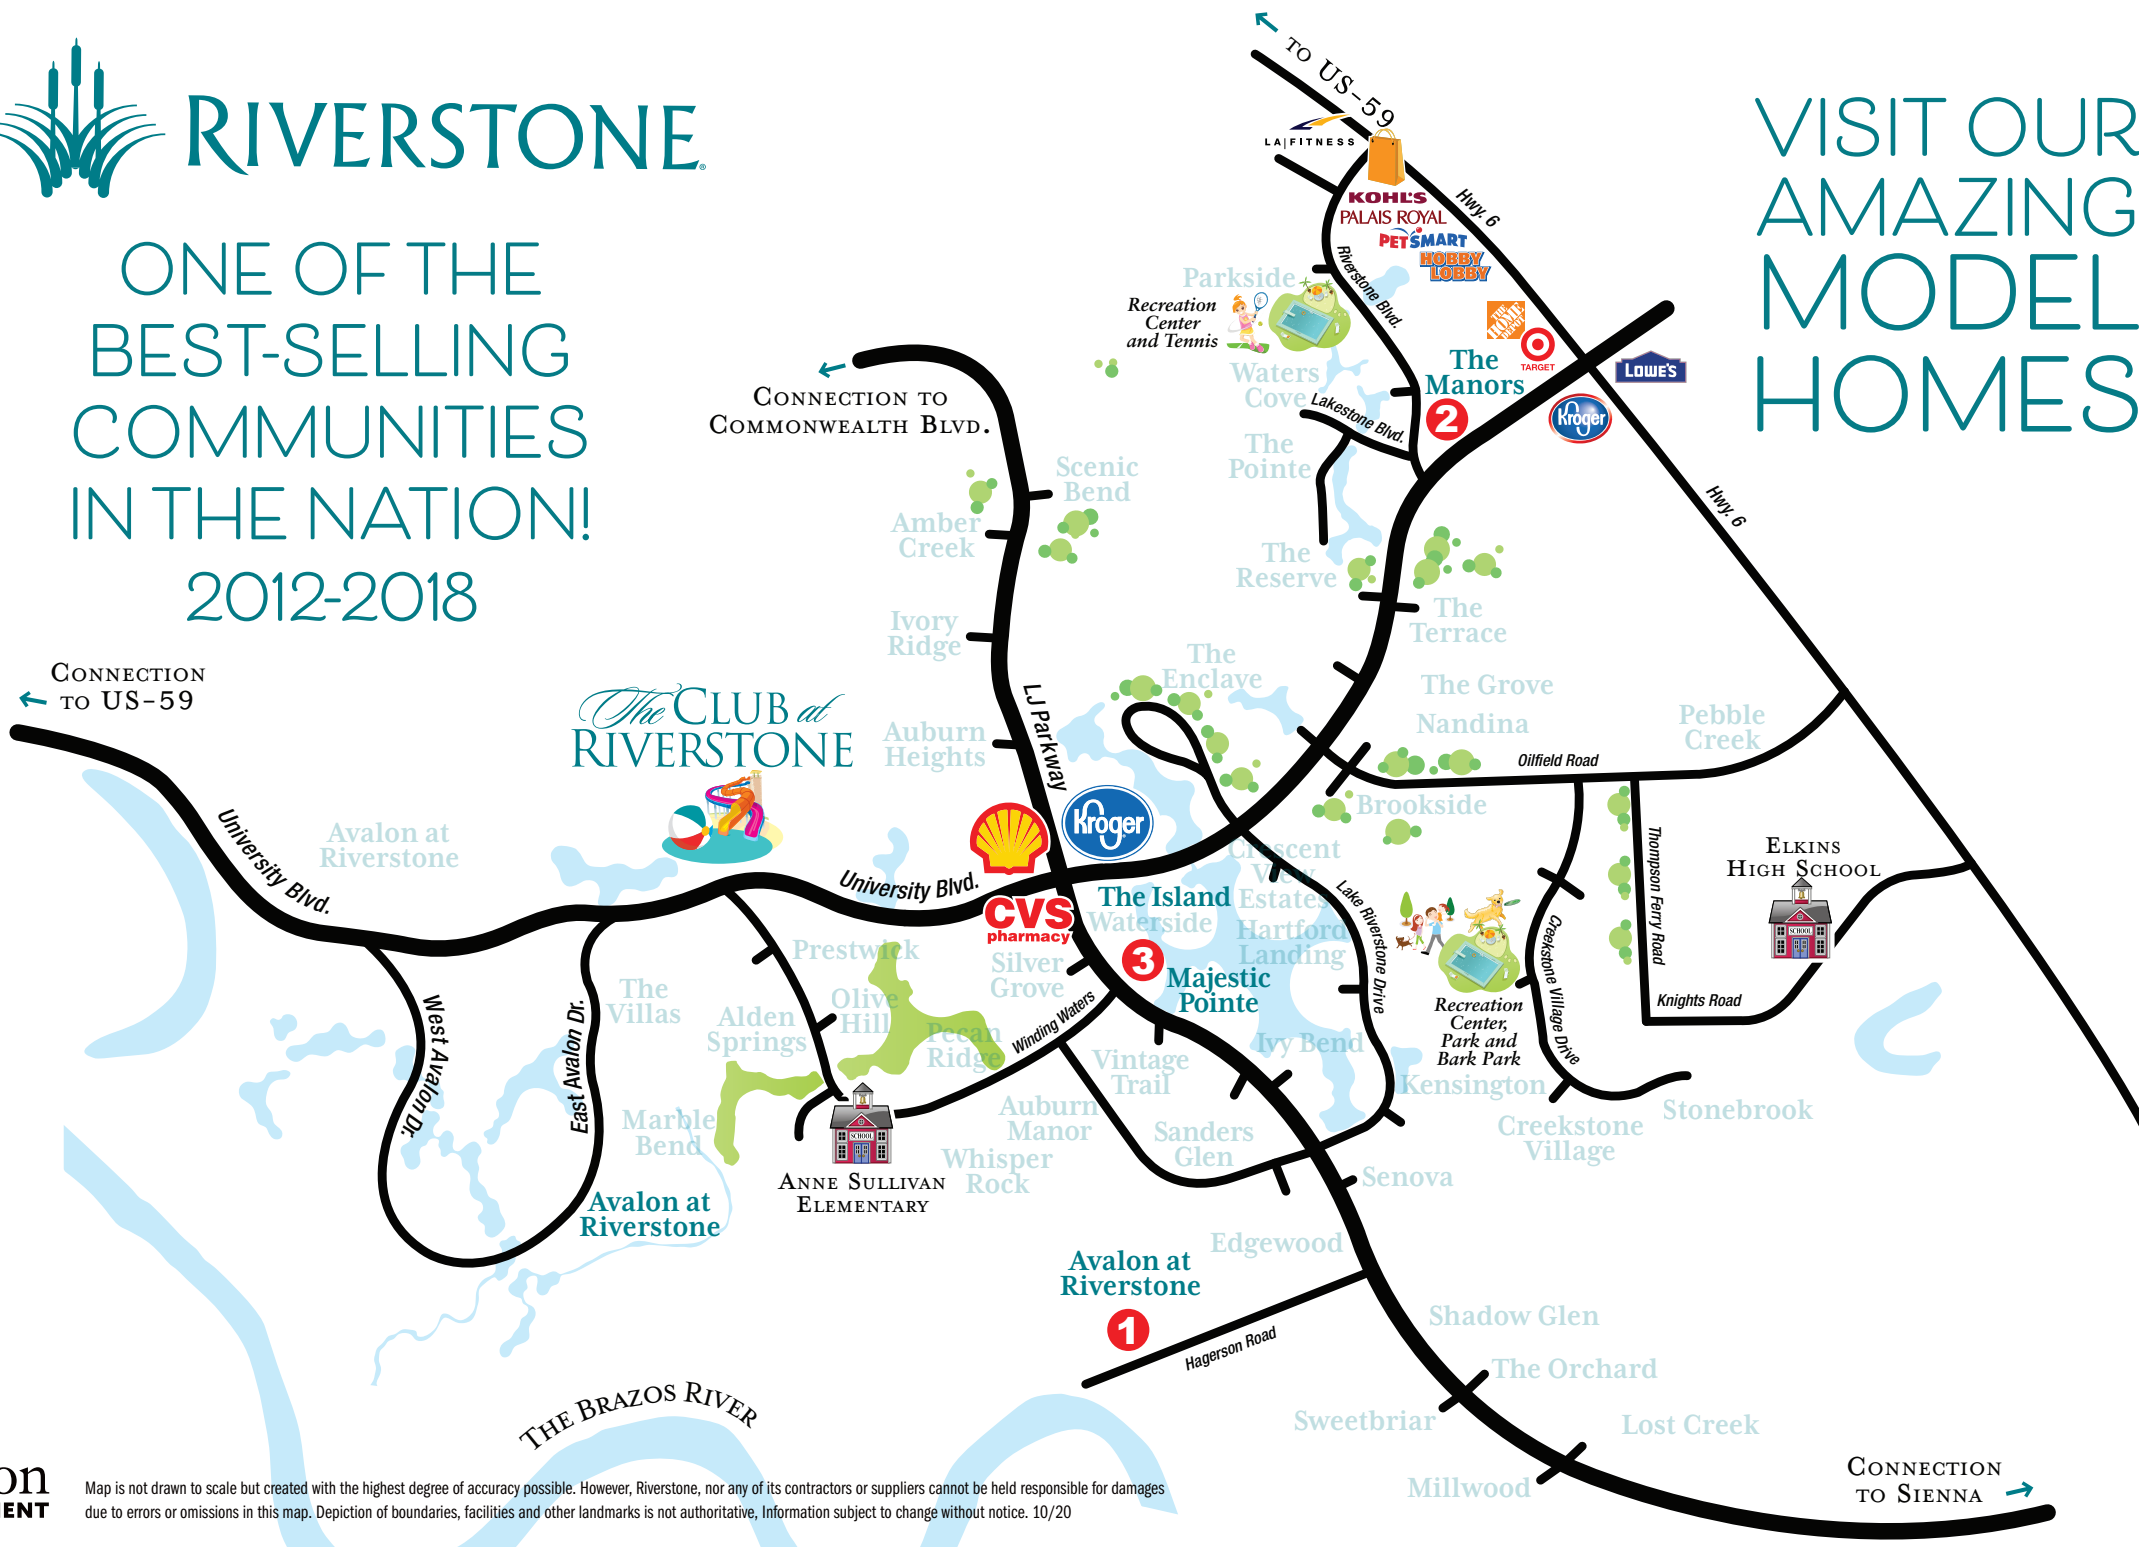

ONE OF THE
BEST-SELLING
COMMUNITIES
IN THE NATION!
2012-2018

VISIT OUR
AMAZING
MODEL
HOMES

MODEL HOMES

- 1** **Avalon at Riverstone** *from the \$400s*
Darling Homes & Taylor Morrison Homes
5706 Barton Heights Court 281.969.1670
5710 Barton Heights Court 281.969.1670
- 2** **The Manors** *from the \$390s*
Westport
4306 Serenade Terrace 832.718.2739
- 3** **Majestic Pointe** *from the Millions+*
Westport
23 Haven Shore Lane 713.857.9156