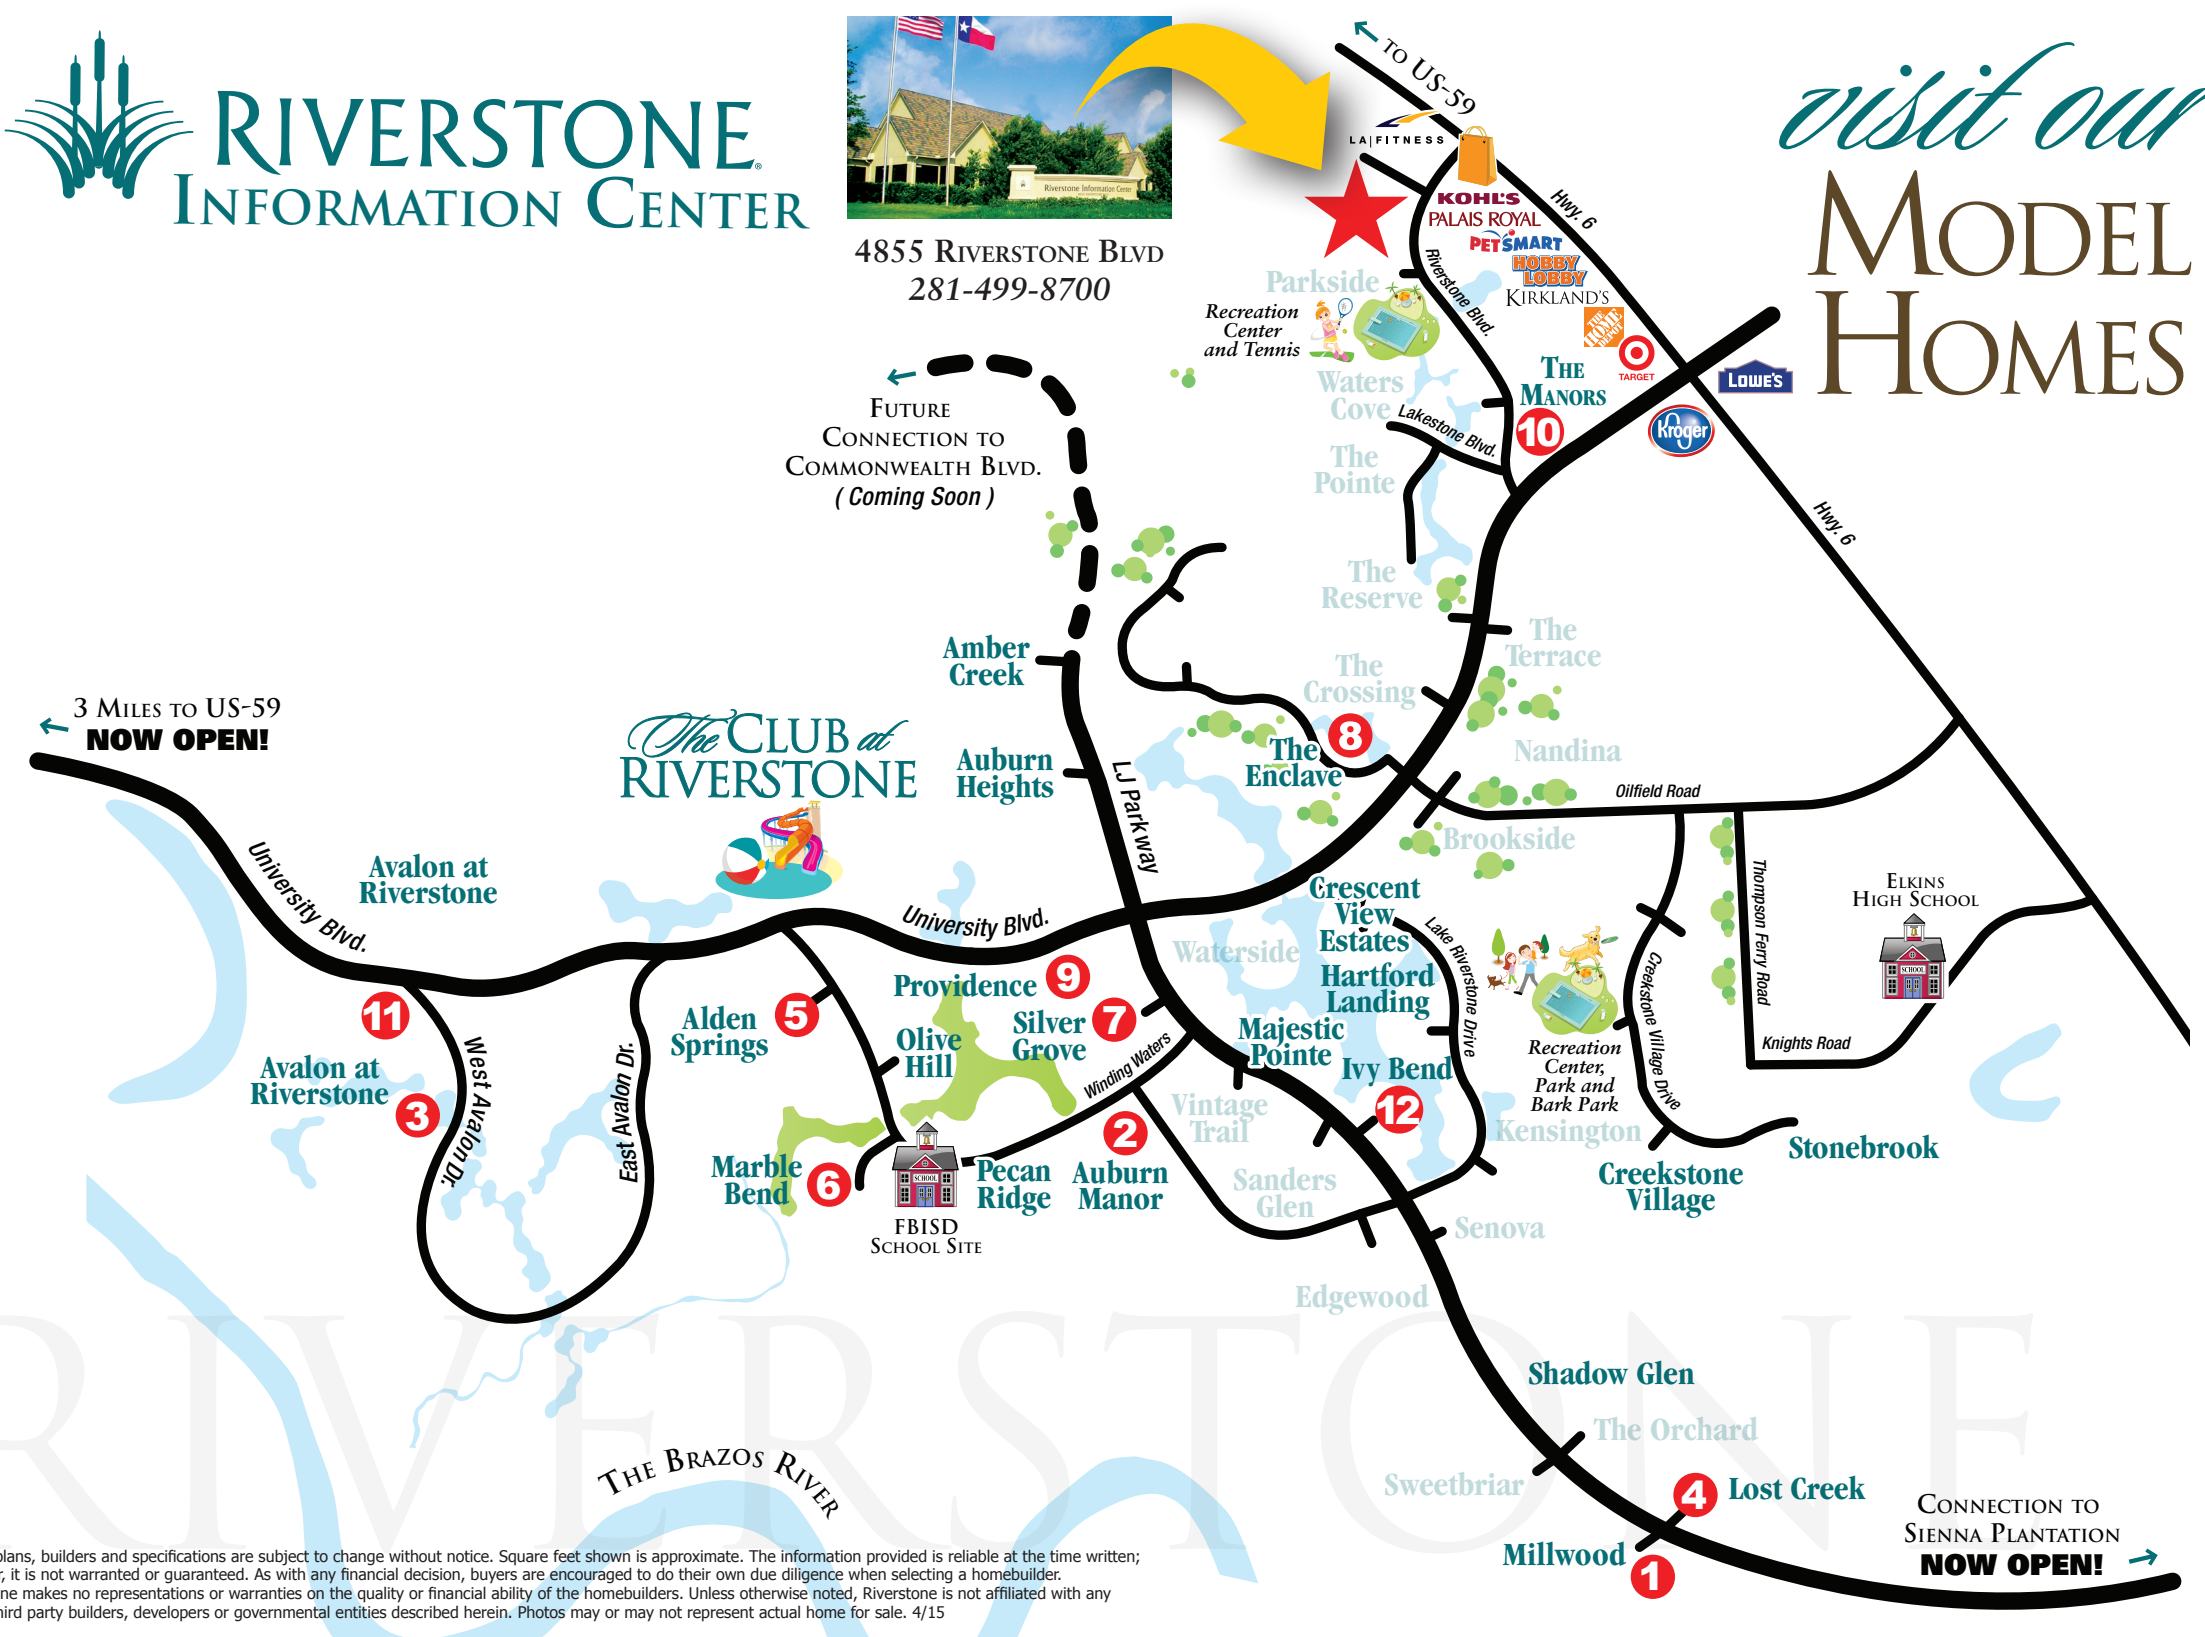

4855 RIVERSTONE BLVD
281-499-8700

visit our MODEL HOMES

Prices, plans, builders and specifications are subject to change without notice. Square feet shown is approximate. The information provided is reliable at the time written; however, it is not warranted or guaranteed. As with any financial decision, buyers are encouraged to do their own due diligence when selecting a homebuilder. Riverstone makes no representations or warranties on the quality or financial ability of the homebuilders. Unless otherwise noted, Riverstone is not affiliated with any of the third party builders, developers or governmental entities described herein. Photos may or may not represent actual home for sale. 4/15

- **1 Millwood & Creekstone Village** *from the $330s*
  Newmark Homes 4423 Montcliff Bend Court 281.778.3670
  Perry Homes 4415 Montcliff Bend Court 281.778.2100
  Trendmaker 4419 Montcliff Bend Court 281.778.2008
- **2 Auburn Manor, Auburn Heights, Amber Creek & Ivory Ridge** *from the $400s*
  Meritage Homes 4627 Auburn Brook Lane 281.778.5131
- **3 Avalon at Riverstone** *from the $400s*
  Taylor Morrison
  60' - 5306 Pipers Creek Court 281.969.1670
  70' - 5318 Pipers Creek Court 281.969.1671
  80' - 5414 Pipers Creek Court 281.969.1672
  Darling Homes
  70' - 5410 Pipers Creek Court 281.201.3183
  80' & 100' - 5406 Pipers Creek Court 281.201.3183
  Trendmaker—located in Millwood
  100' - 4419 Montcliff Bend Court 281.778.2008
- **4 Shadow Glen & Lost Creek** *from the $400s*
  Highland Homes 6515 Fairwood Creek Lane 281.778.1488
  Perry Homes 6511 Fairwood Creek Lane 281.778.3840
- **5 Alden Springs & Creekstone Village** *from the $430s*
  Westin Homes 5218 Alden Springs Blvd 713.340.0371
- **6 Marble Bend** *from the $550s*
  Newmark 5206 Limestone Hill Lane 832.818.4663
  Trendmaker—located in Millwood
  4419 Montcliff Bend Court 281.778.2008
- **7 Silver Grove & Pecan Ridge** *from the $680s*
  Toll Brothers 5023 Vista Blue Lane 832.642.4200
- **8 The Enclave** *from the $900s*
  Partners in Building—located in Silver Grove
  5019 Vista Blue Lane 281.778.7600
  Fedrick, Harris Estate Homes—Sales office NOW OPEN!
  58 Enclave Manor Drive 713.898.5989

TOWNHOMES & PATIO HOMES

- **9 Providence & Prestwick** *from the $300s*
  Sitterle Homes 4818 Fairford Drive 281.456.2022
- **10 The Manors Townhomes & Patio Homes** *from the $300s & $330s*
  Westport 4312 Summerlee Court, Missouri City 281.969.8809
- **11 Avalon at Riverstone Darling Patio Homes** *from the $350s*
  Taylor Morrison 5126 Anthony Springs Lane 832.831.1000
  5134 Anthony Springs Lane 832.472.4101
- **11 Whisper Rock Darling Patio Homes** *from the $460s*
  located in Avalon at Riverstone
  5126 Anthony Springs Lane 281.778.0280

12 CUSTOM HOMES

Hartford Landing *from the $1 Millions+*
90' homesites
Majestic Pointe *from the $1 Millions+*
90' homesites

Ivy Bend *from the $1 Millions+*
1/2 acre homesites
Westport
38 Ivy Bend 713.829.2818