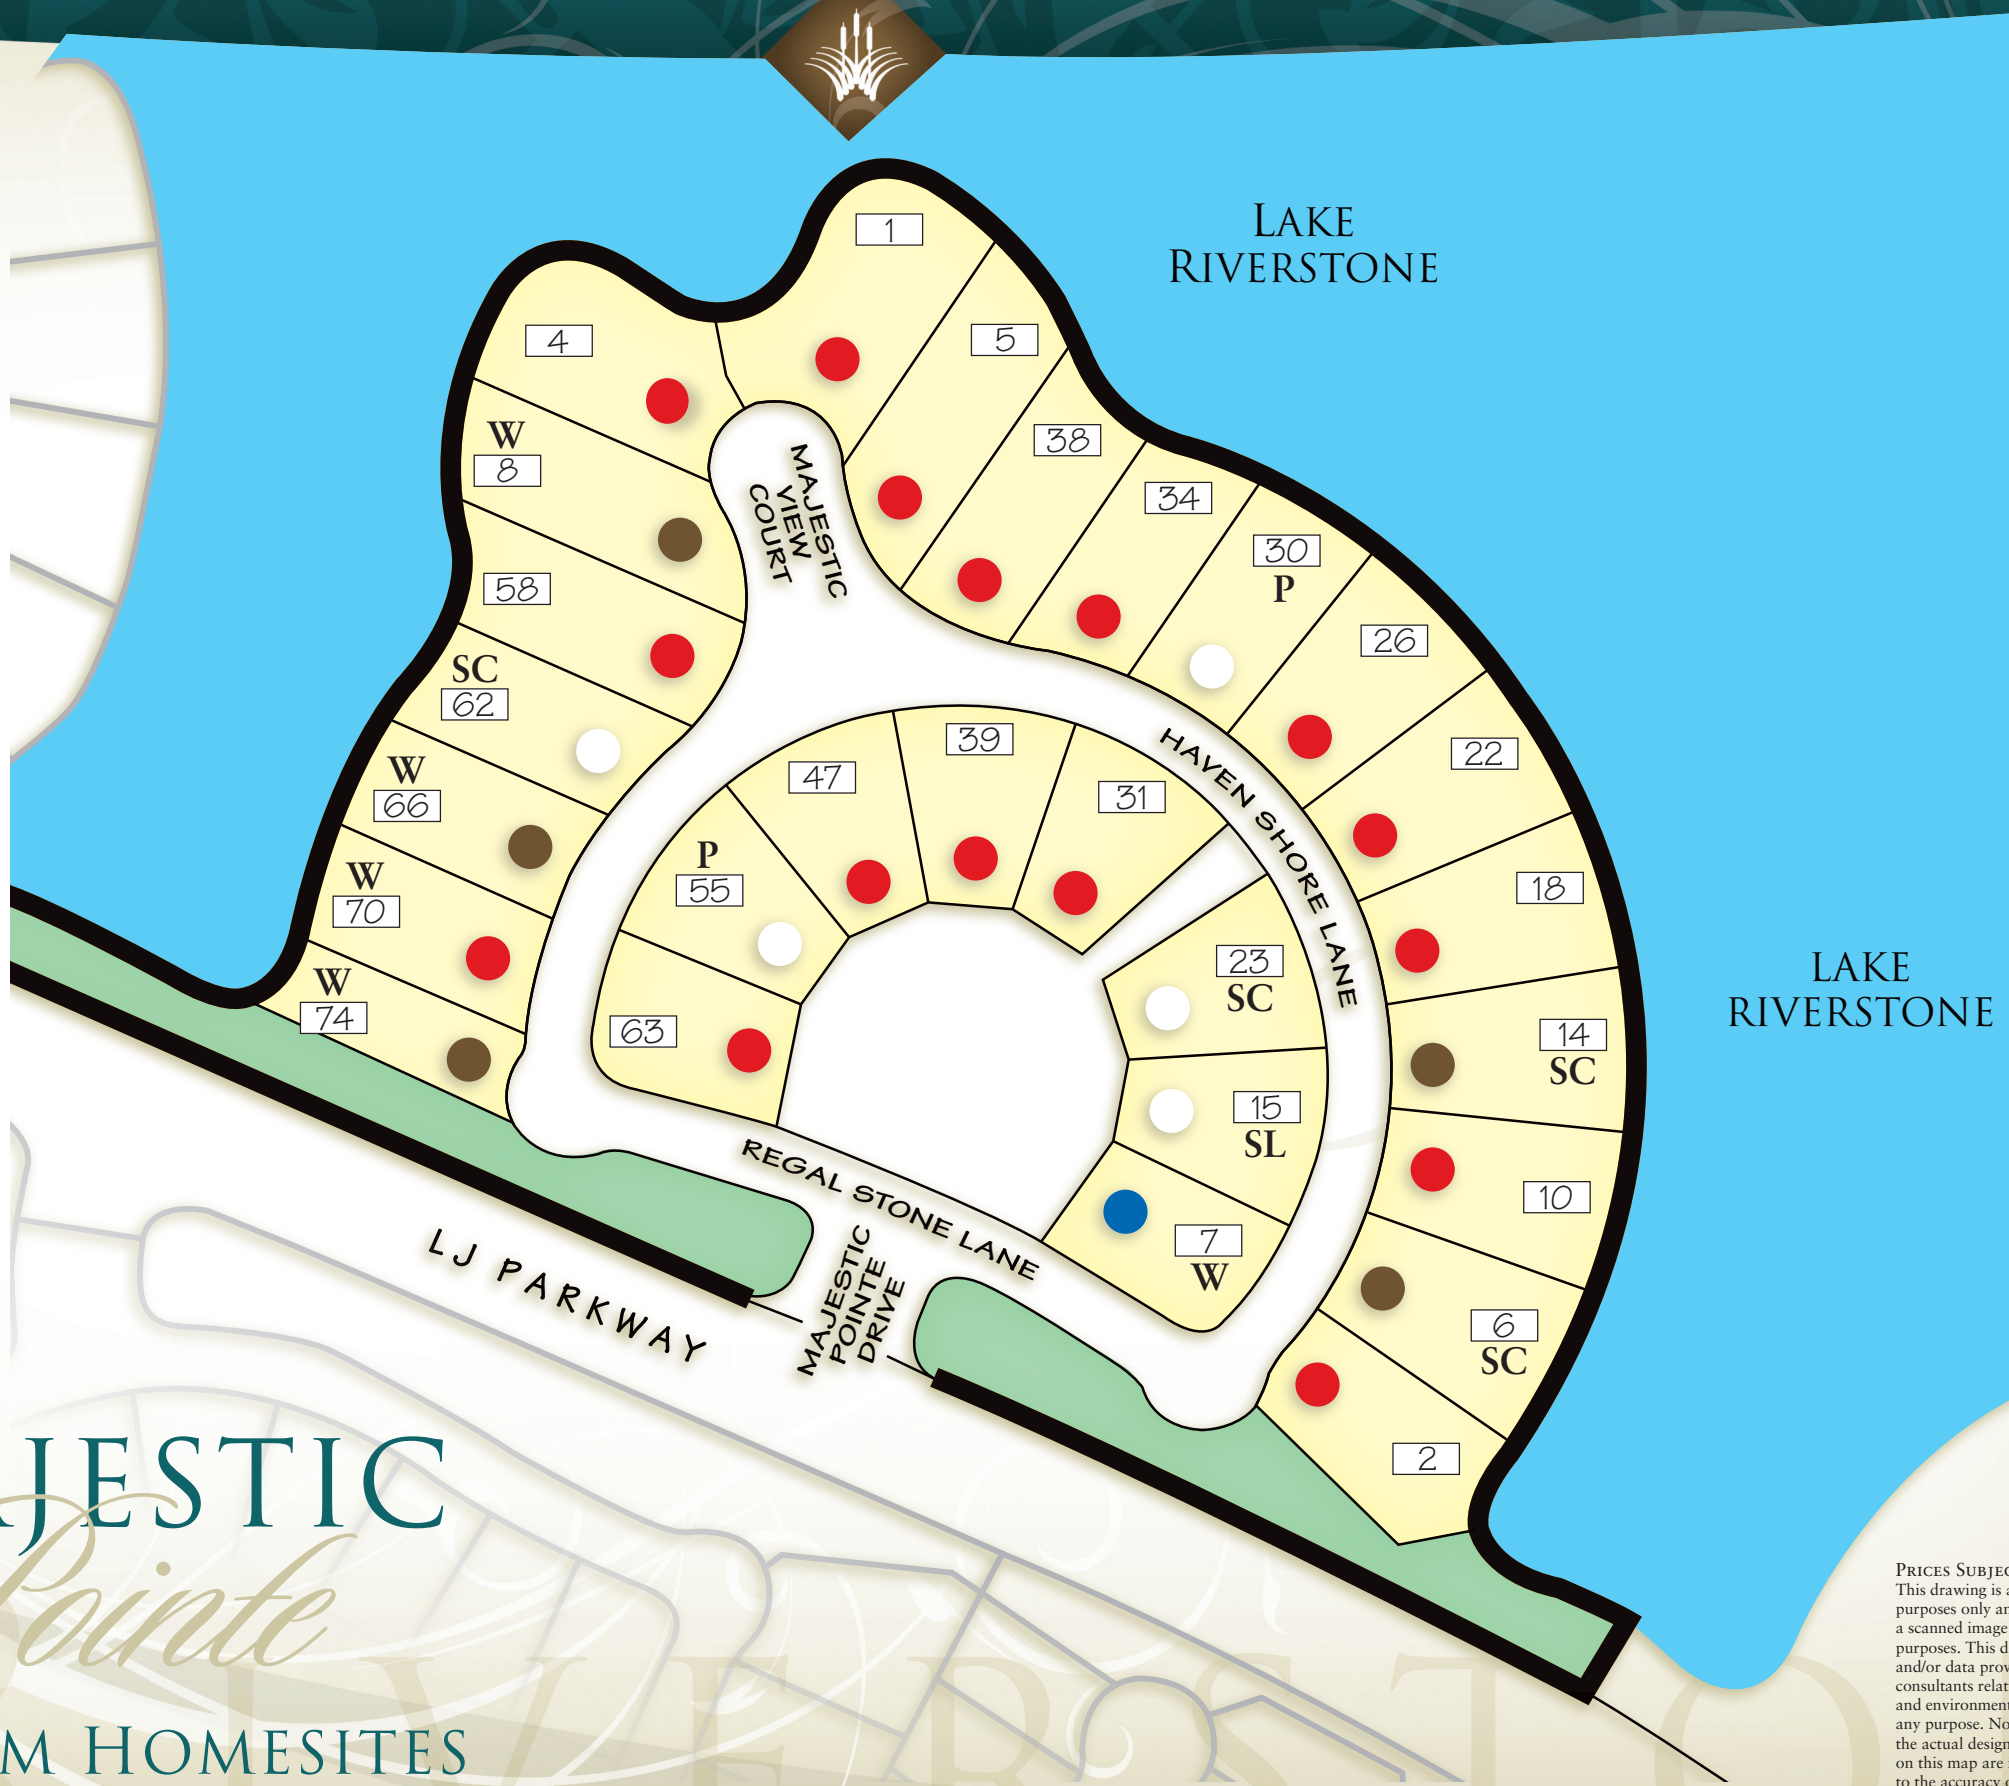

- SOLD
- HOME AVAILABLE
- HOMESITE AVAILABLE
- MODEL HOME

CUSTOM BUILDER LEGEND

- SL SIMS LUXURY HOMES
- LC LESPRENCE CONSTRUCTION
- P PETERSON HOMEBUILDERS
- SC STERLING CLASSIC HOMES
- W WESTPORT

 STREET NUMBER/HOME ADDRESS

HOMES IN MAJESTIC POINTE
HAVE A SUGAR LAND [77479] ADDRESS

MAJESTIC *Pointe* CUSTOM HOMESITES

PRICES SUBJECT TO CHANGE WITHOUT NOTICE.
This drawing is a pictorial representation for presentation purposes only and is subject to change. Further, said drawing is a scanned image only and is not for computation or construction purposes. This drawing may or may not incorporate information and/or data provided to Riverstone Development Co. by other consultants relative to engineering and drainage, flood plains and environmental issues and should not be relied upon for any purpose. No warranties, express or implied, concerning the actual design, location, and character of the facilities shown on this map are intended. Additionally, no warranty is made to the accuracy of the information contained herein.
©2015 Riverstone Development Co., All Rights Reserved. 8/16