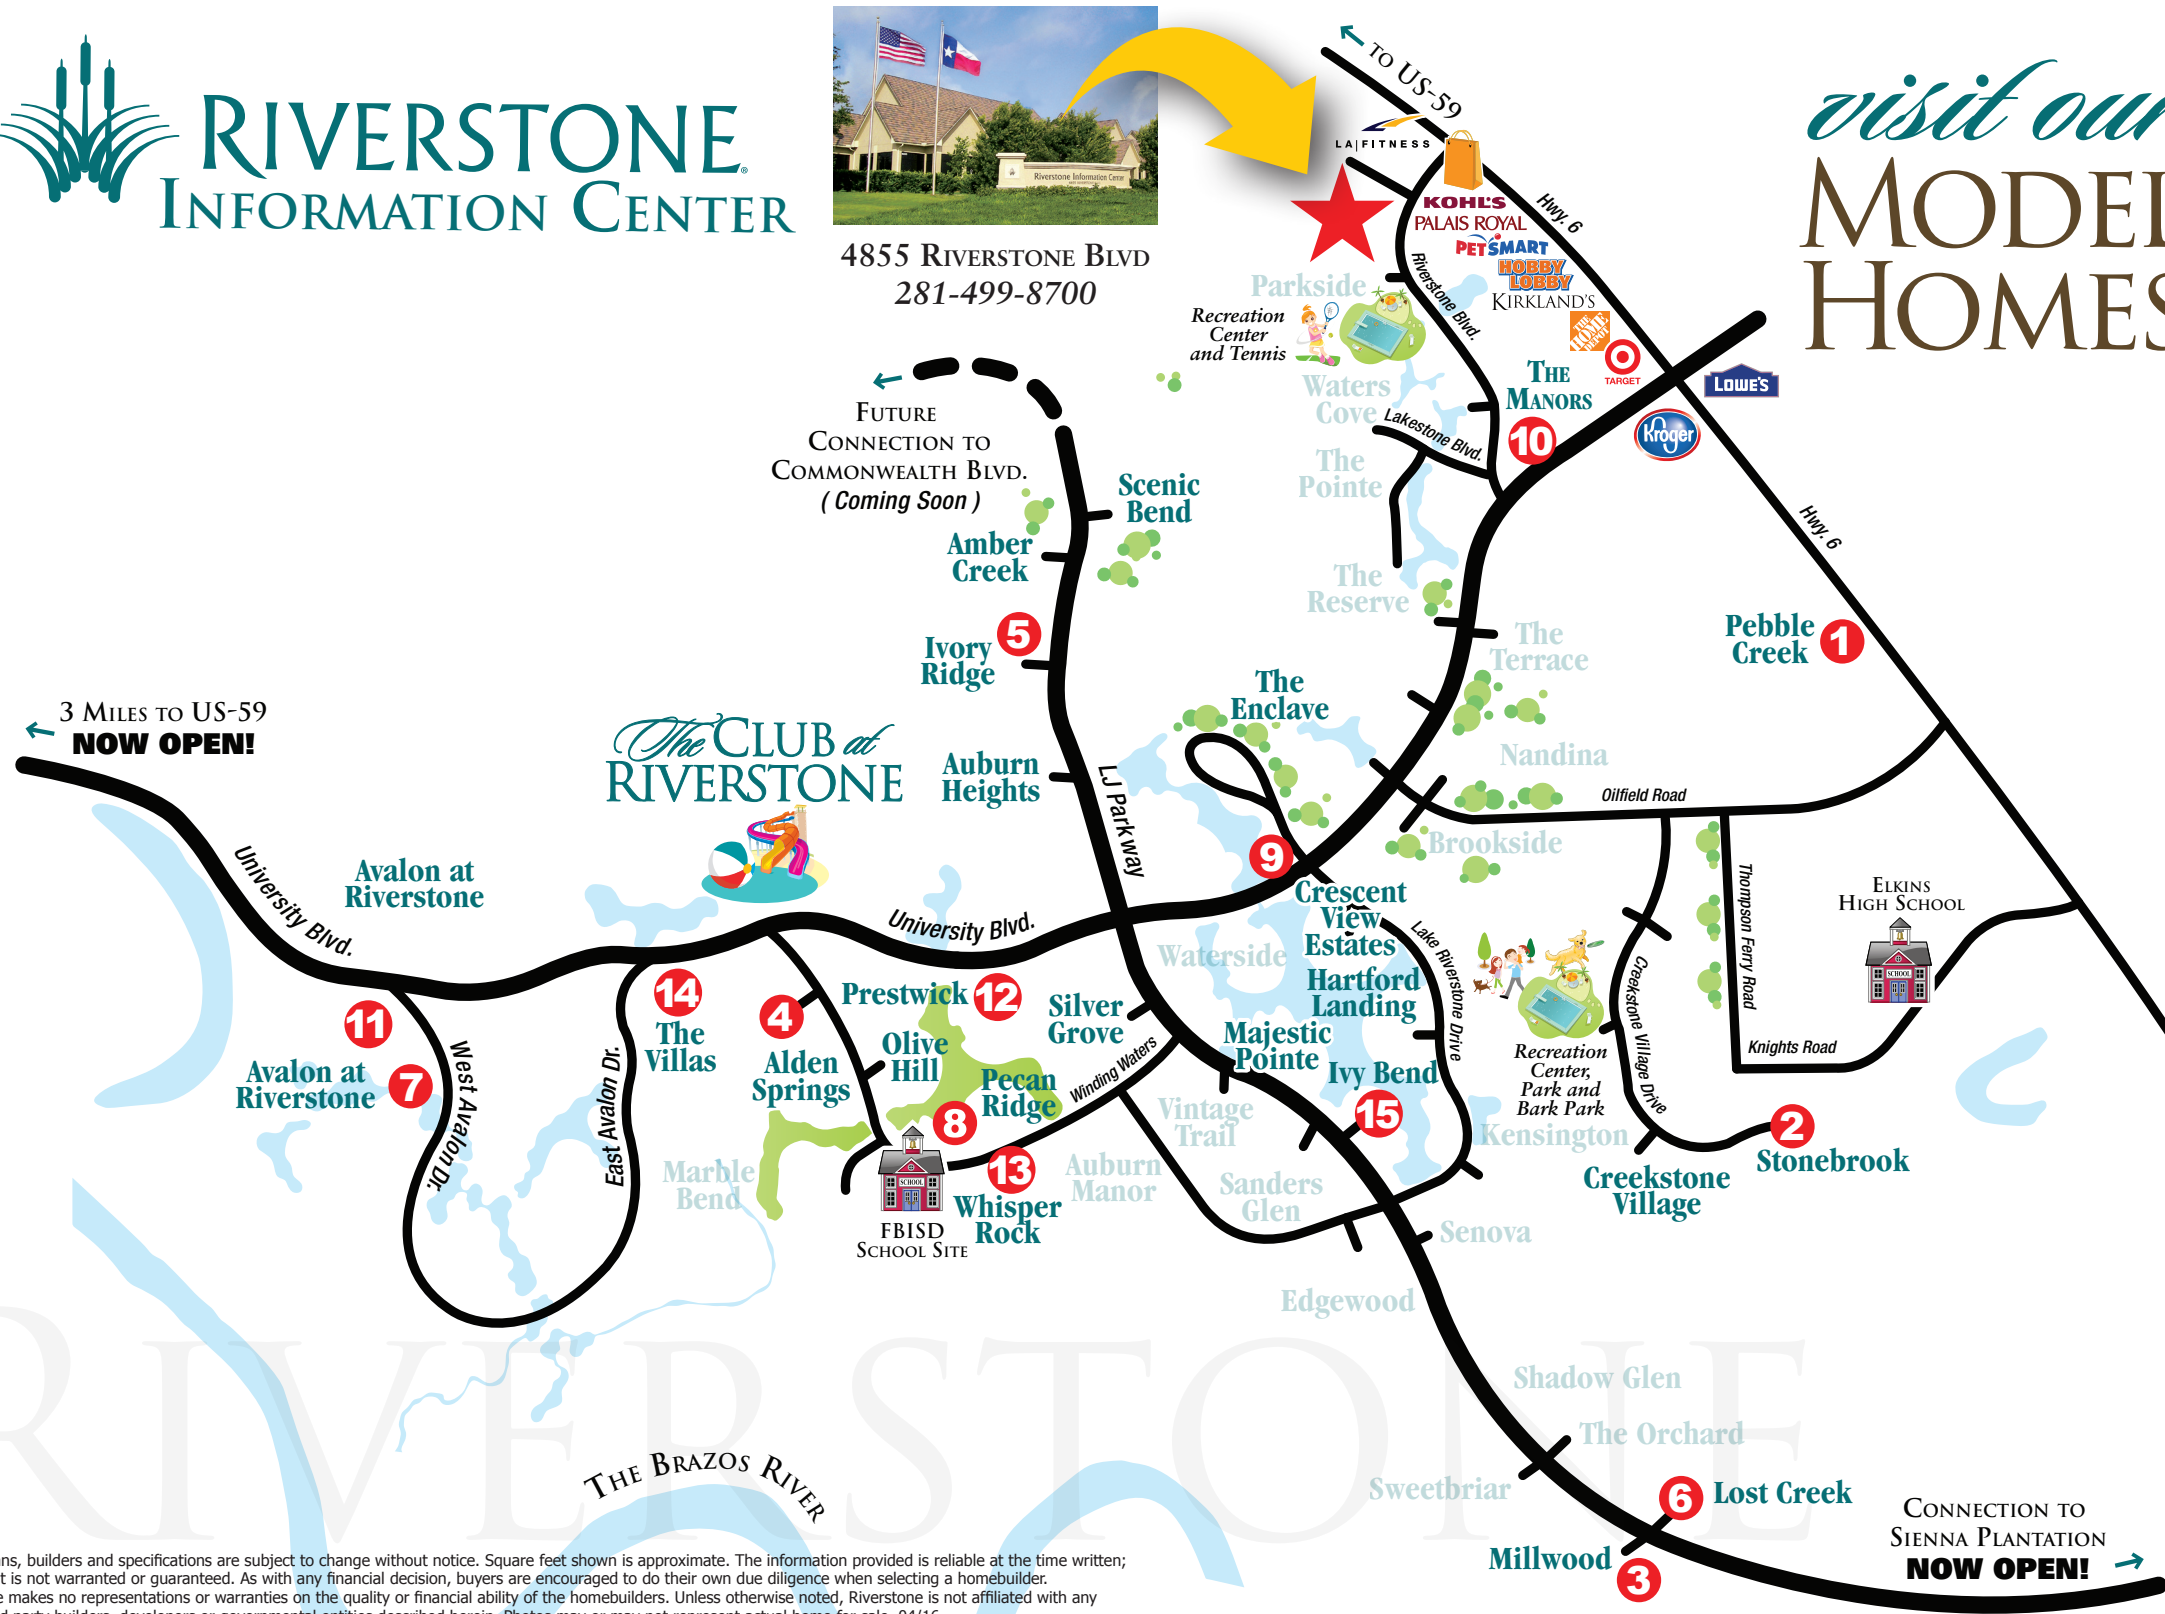

RIVERSTONE INFORMATION CENTER

4855 RIVERSTONE BLVD
281-499-8700

visit our
MODEL HOMES

Prices, plans, builders and specifications are subject to change without notice. Square feet shown is approximate. The information provided is reliable at the time written; however, it is not warranted or guaranteed. As with any financial decision, buyers are encouraged to do their own due diligence when selecting a homebuilder. Riverstone makes no representations or warranties on the quality or financial ability of the homebuilders. Unless otherwise noted, Riverstone is not affiliated with any of the third party builders, developers or governmental entities described herein. Photos may or may not represent actual home for sale. 04/16

1. **1 Pebble Creek*** Missouri City *from the $330s*
   Newmark Homes—located in Millwood
   4423 Montcliff Bend Court 281.778.3840
2. **2 Stonebrook*** Missouri City *from the $340s*
   Perry Homes—located in Lost Creek
   6511 Fairwood Creek Lane 281.778.2008
3. **3 Millwood** *from the $380s*
   Trendmaker
   4419 Montcliff Bend Court 281.778.2008
4. **4 Alden Springs & Creekstone Village** *from the $380s*
   Westin Homes—located in Alden Springs
   5218 Alden Springs Blvd 713.340.0371
5. **5 Auburn Heights, Amber Creek Scenic Bend & Ivory Ridge** *from the $400s*
   Meritage Homes—located in Ivory Ridge
   4610 Hollow Chase Lane 281.778.5131
   4606 Hollow Chase Lane 281.778.5131
6. **6 Lost Creek** *from the $410s*
   Highland Homes
   6515 Fairwood Creek Lane 281.778.1488
   Perry Homes
   6511 Fairwood Creek Lane 281.778.3840
7. **7 Avalon at Riverstone** *from the $420s*
   Taylor Morrison
   60' - 5306 Pipers Creek Court 281.969.1670
   70' - 5318 Pipers Creek Court 281.969.1671
   80' - 5414 Pipers Creek Court 832.455.6551
   Darling Homes
   70' - 5410 Pipers Creek Court 281.201.3183
   80' & 100' - 5406 Pipers Creek Court 281.778.5061
   Trendmaker—located in Millwood
   100' - 4419 Montcliff Bend Court 281.778.2008
8. **8 Pecan Ridge** *from the $690s*
   Toll Brothers 281.778.1967
9. **9 The Enclave** *from the $1 Millions*
   Partners in Building
   54 Enclave Manor Drive 281.778.7600
   Fedrick, Harris Estate Homes
   58 Enclave Manor Drive 713.898.5989

TOWNHOMES & PATIO HOMES

1. **10 The Manors Townhomes & Patio Homes*** *from the $300s & $330s*
   Missouri City
   Westport
   4327 Serenade Terrace, Missouri City 281.969.8809
2. **11 Avalon at Riverstone** *from the $370s*
   Darling Patio Homes
   5126 Anthony Springs Lane 281.201.3183
   Taylor Morrison
   5414 Pipers Creek Court 832.455.6551
3. **12 Providence & Prestwick** *from the $370s*
   Sitterle Homes—located in Prestwick
   4822 Bellwood Springs Lane 281.456.2022
4. **13 Whisper Rock** *from the $470s*
   Darling Patio Homes
   4931 Summer Manor Lane 281.778.0280
5. **14 The Villas** *Coming Soon*
   Emerald Homes

15 CUSTOM HOMES

Hartford Landing *from the $1 Millions+*
90' homesites
Majestic Pointe *from the $1 Millions+*
90' homesites

Ivy Bend *from the $1 Millions+*
1/2 acre homesites
Westport
14 Ivy Bend 713.829.2818