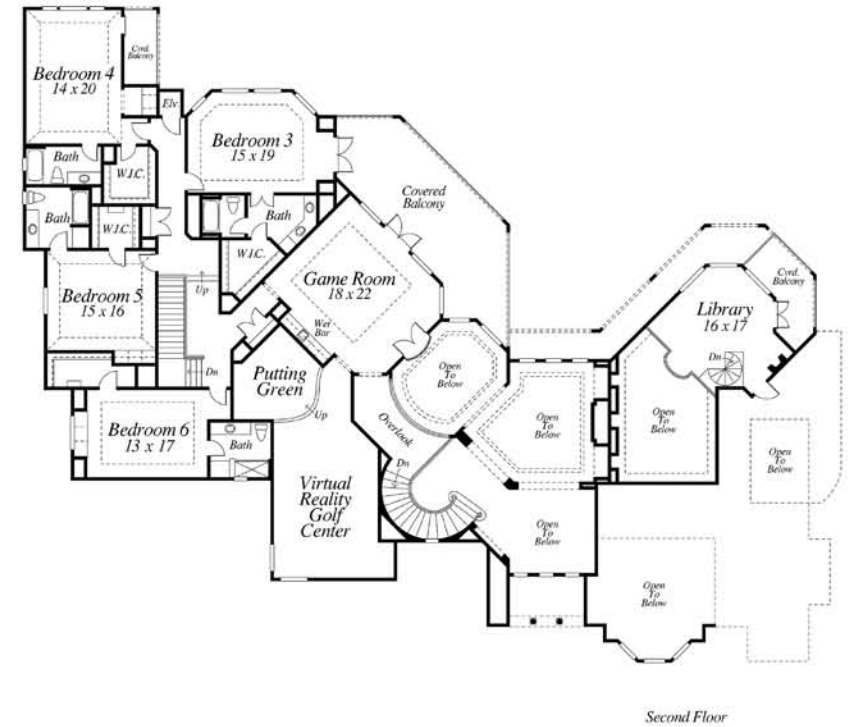

Westport

26 MIRAMAR HEIGHTS

9,274 SQ. FT. (PER BUILDER)

6 BEDROOMS, 6 FULL BATHS +

2 HALF BATHS, 5 CAR GARAGE

$3,248,000