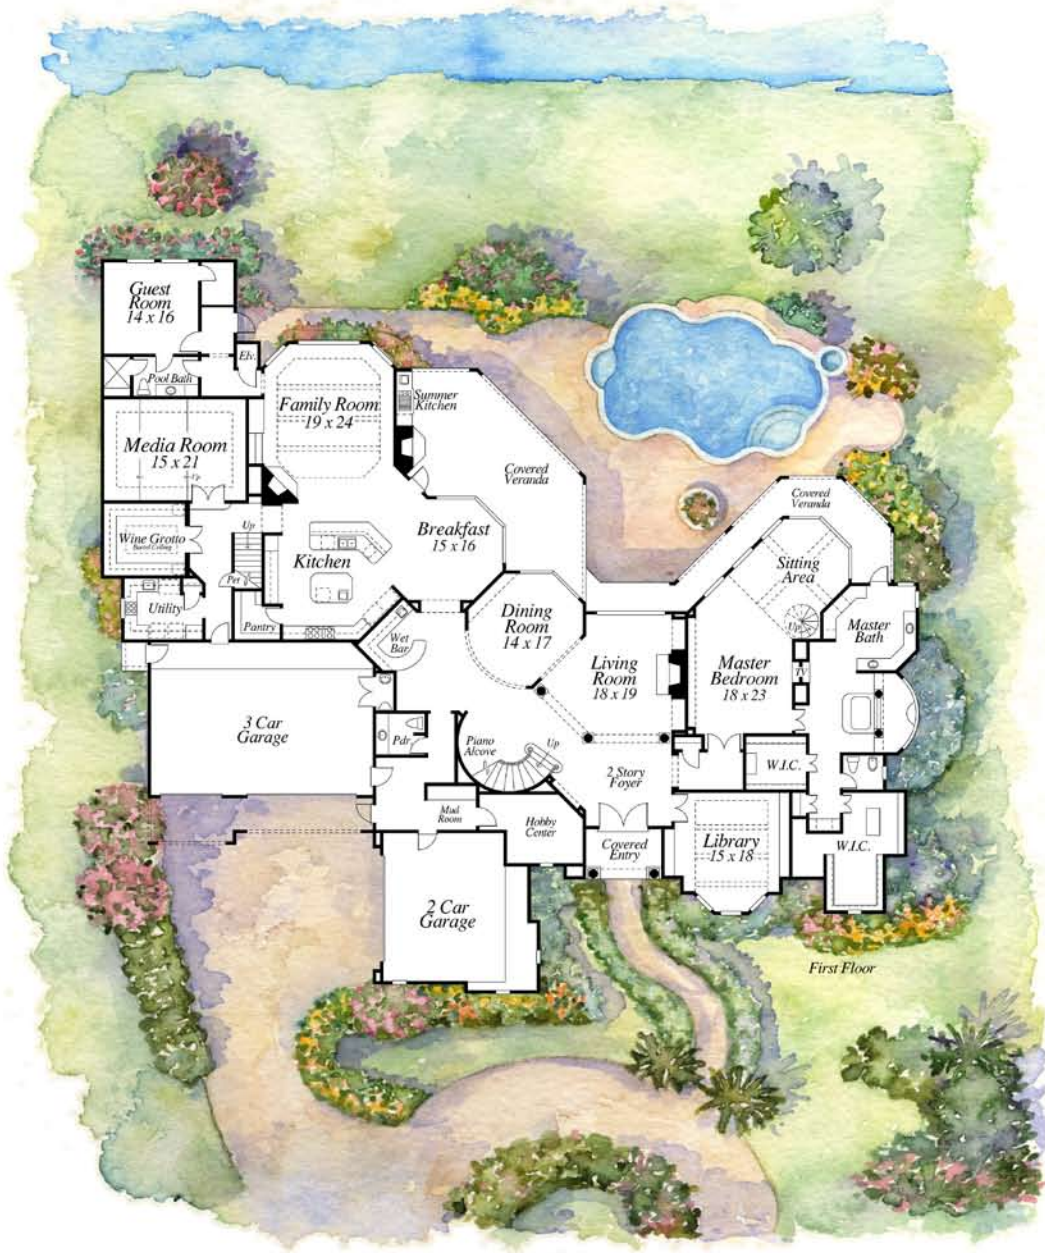

# Westport

*Westport*

## 26 MIRAMAR HEIGHTS

9,274 SQ. FT. (PER BUILDER)

6 BEDROOMS, 6 FULL BATHS +

2 HALF BATHS, 5 CAR GARAGE

\$3,248,000