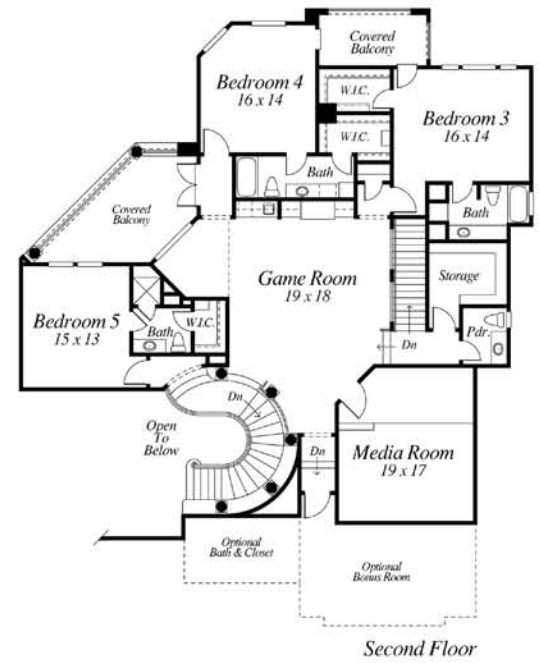

Peterson Homebuilders

Peterson Homebuilders

22 SUNSET PARK LANE

7,000 SQ. FT. (PER BUILDER)

6 BEDROOMS, 6 FULL BATHS +

2 HALF BATHS, 4 CAR GARAGE

\$1,699,000