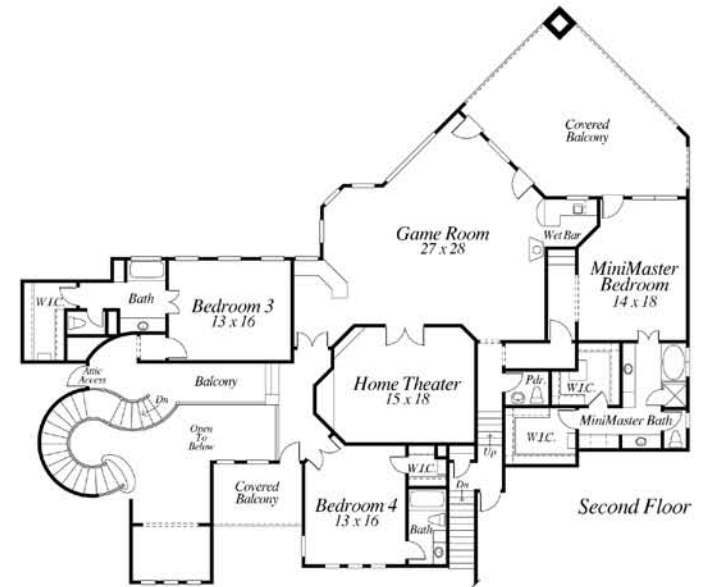

Bayou Bend Homes

Bayou Bend Homes

28 MIRAMAR HEIGHTS

7,033 SQ. FT. (PER BUILDER)

5 BEDROOMS, 5 FULL BATHS +

2 HALF BATHS, 4 CAR GARAGE

\$2,650,000